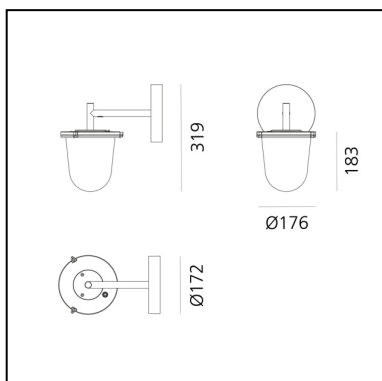

DESCRIPTION

* The product is not yet available.

IP44