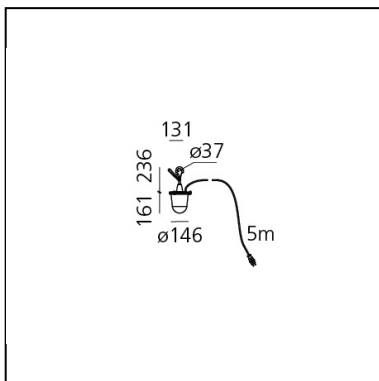

Tolomeo Lampione Outdoor Hook

Michele De Lucchi
Giancarlo Fassina

IP44  

LUMINAIRE

- Watt: **20W**
- Delivered lumen output: **2034lm**
- CCT: **3000K**
- Efficiency: **91%**
- Efficacy: **101.69lm/W**
- CRI: **90**

DESCRIPTION

“The Tolomeo family is expanded to include a new outdoor product. The light source is enclosed in a diffusing cap fitted inside a transparent IP65 plastic unit that recalls old lampposts, in use when light was produced from oil. The structural elements of Tolomeo were strengthened and consolidated to resist to the increased stress. The family is also enriched with a shade to adapt the lamp for use on terraces or in domestic outdoor locations.” Michele De Lucchi
Once again Tolomeo is a testimonial of the uniqueness of Artemide: its design competence, technology, and care for man and the planet are simply conveyed through a product that, after 30 years, can still illuminate the future with the same impact. The iconic lamp comes in the floor, suspension, and hook version, with materials and finishes ideal for outdoor use. The family is now a more comprehensive system, capable to address indoor and outdoor, public and private needs. Tolomeo Mega Outdoor is produced in the larger size (diffuser diameter: 50 cm) to adjust to the perceptive proportions of broader and open spaces. However, Tolomeo Mega Outdoor is designed for use without a diffuser, with the exposed opal glass diffusing unit covering the source and ensuring IP 44 protection: in this version it looks like a traditional lamppost.

FEATURES

- Product Code: **T078550**
- Colour: **Alluminium**
- Installation: **Suspension**
- Material: **Aluminum, steel**
- Series: **Novelties, Architectural Outdoor**
- Environment: **Outdoor**
- Emission: **Direct**
- design by: **Michele De Lucchi, Giancarlo Fassina**

DIMENSIONS

- Height: **198 mm**
- Diameter: **146 mm**

SOURCES INCLUDED

- Category: **Led**
- Number: **1**
- Color temperature (K): **3000K**