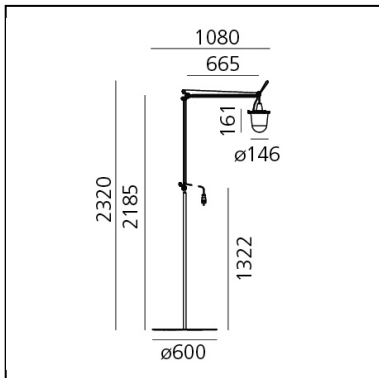

Tolomeo Lampione Outdoor Floor - Body Lamp

Michele De Lucchi
Giancarlo Fassina

IP44  

LUMINAIRE

- Watt: **20W**
- Delivered lumen output: **2034lm**
- CCT: **3000K**
- Efficiency: **91%**
- Efficacy: **101.69lm/W**
- CRI: **90**

Notes

Complete lamp consists of body lamp + accessories

DESCRIPTION

"The Tolomeo family is expanded to include a new outdoor product. The light source is enclosed in a diffusing cap fitted inside a transparent IP65 plastic unit that recalls old lampposts, in use when light was produced from oil. The structural elements of Tolomeo were strengthened and consolidated to resist to the increased stress. The family is also enriched with a shade to adapt the lamp for use on terraces or in domestic outdoor locations." Michele De Lucchi
Once again Tolomeo is a testimonial of the uniqueness of Artemide: its design competence, technology, and care for man and the planet are simply conveyed through a product that, after 30 years, can still illuminate the future with the same impact. The iconic lamp comes in the floor, suspension, and hook version, with materials and finishes ideal for outdoor use. The family is now a more comprehensive system, capable to address indoor and outdoor, public and private needs. Tolomeo Mega Outdoor is produced in the larger size (diffuser diameter: 50 cm) to adjust to the perceptive proportions of broader and open spaces. However, Tolomeo Mega Outdoor is designed for use without a diffuser, with the exposed opal glass diffusing unit covering the source and ensuring IP 44 protection: in this version it looks like a traditional lamppost.

DIMENSIONS

- Width: **1080 mm**
- Height: **218 mm**
- Base Diameter: **600 mm**
- Max Extension Height: **23 mm**

SOURCES INCLUDED

- Category: **Led**
- Number: **1**
- Color temperature (K): **3000K**

Accessories