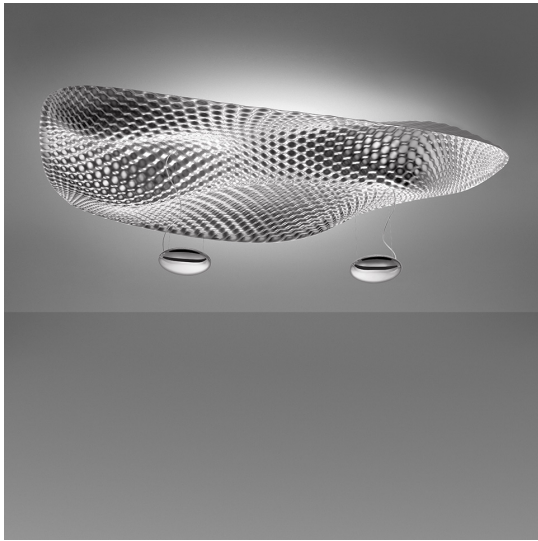

# Cosmic Angel Ceiling

Ross Lovegrove

IP20    Dimmerable:  + -

## DESCRIPTION

"My concept way to freeze a moment that seemed to be created by air rolling over a thin sheet , achieving a very natural flow and rhythm in the lightweight sculptural skin. Ultimately it appears to be suspended in anti gravity on a cushion of air...like the cosmos in the complex forms and geometries that seem to defy explanation and create a sense of infinity." Materials: body lamp - reflector made of thermoplastic material; die-cast aluminium lighting units; upper diffuser in opal methacrylate.

## FEATURES

- Product Code: **1516010A**
- Colour: **Polished chrome**
- Installation: **Ceiling**
- Material: **ABS, aluminium**
- Series: **Design Collection, Hydro**
- Environment: **Indoor**
- Emission: **Indirect**
- design by: **Ross Lovegrove**

## DIMENSIONS

- Length: **1780 mm**
- Width: **800 mm**
- Height: **640 mm**
- Impact Resistance: **N/D**
- Glow Wire Test: **N/D°**