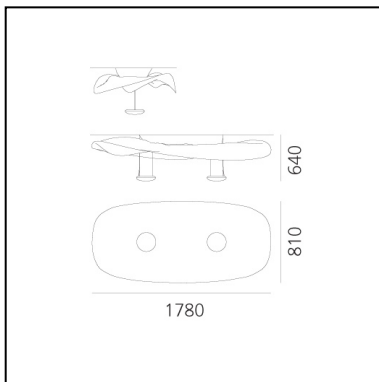

LUMINAIRE

- Watt: **800W + 110W**
- Voltage: **220V-240V**
- Delivered lumen output: **18000+9600lm**

DESCRIPTION

"My concept way to freeze a moment that seemed to be created by air rolling over a thin sheet , achieving a very natural flow and rhythm in the lightweight sculptural skin. Ultimately it appears to be suspended in anti gravity on a cushion of air...like the cosmos in the complex forms and geometries that seem to defy explanation and create a sense of infinity." Materials: body lamp - reflector made of thermoplastic material; die-cast aluminium lighting units; upper diffuser in opal methacrylate.

FEATURES

- Product Code: **1516010A**
- Colour: **Polished chrome**
- Installation: **Ceiling**
- Material: **ABS, aluminium**
- Series: **Design Collection, Hydro**
- Environment: **Indoor**
- Emission: **Indirect**
- design by: **Ross Lovegrove**

DIMENSIONS

- Length: **1780 mm**
- Width: **800 mm**
- Height: **640 mm**
- Impact Resistance: **N/D**
- Glow Wire Test: **N/D°**

INCLUDED SOURCES

- Category: **FLUO**
- Number: **2**
- Lbs: **TC-LEL(G11)**
- Watt: **55W**
- Socket: **2G11**
- Color Rendering: **85**
- Color temperature (K): **3500K**
- Duration (h): **20000**
- Class: **A**

NOT INCLUDED SOURCES