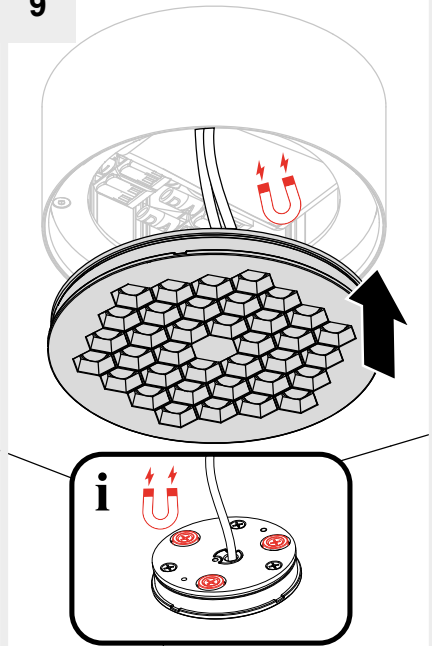

6

7

8

9

US / CANADA ONLY

1

120-277V

0-10V dimming control
Dimmable 0-10V
Regulable mediante control 0-10V