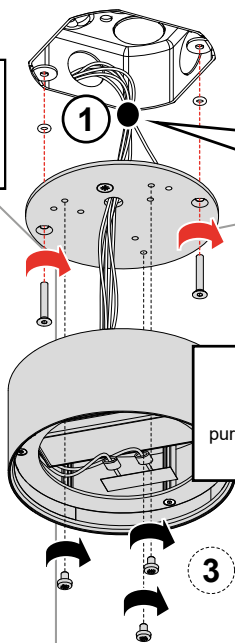

US / CANADA ONLY

1

120-277V

0-10V dimming control
Dimmable 0-10V
Regulable mediante control 0-10V

white/blanc/blanco		white/blanc/blanco
green/vert/verde		green/vert/verde
black/noir/negro		black/noir/negro
purple/pourpre/morado		transparent/transparents
pink/rose/rosa		transparent/transparents