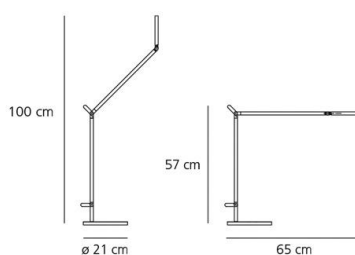

#### DIMENSIONS

Length:	inch 12.2
Width:	inch 7.9
Height:	inch 13.8
Base Diameter:	inch 7.9
Max Extension Height:	inch 40.2
Max Extension Length:	inch 393.7
Impact Resistance:	N.D.
Glow Wire Test:	750 °

#### DIMENSIONS