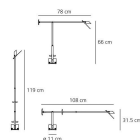

PRODUCT DATA SHEET

Tizio

Range of lamps available in several dimensions, with different finishing. Materials: painted polycarbonate. Tizio head in aluminium. Specification: adjustable counterbalanced arms and head.

Black ● Mirror ●

Table

Watt	Length	Luminous Flux (lm)	CCT	Color	Code	Product name
50 W	78 cm	1180 lm	3000 K	●	A009010	Tizio Black
				●	A009400	Tizio Mirror

N/D° IP20

Accessories

Code

NO
IMAGE
AVAILABLE

Designers