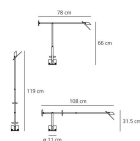

Black

Table

Watt	Length	Luminous Flux (lm)	CCT	Color	Code	Product name
50W	78 cm	1180lm	3000K	●	A009010	Tizio

N/D° IP20

Accessories

Code

NO
IMAGE
AVAILABLE

Designers