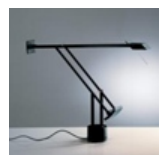

PRODUCT DATA SHEET

Tizio

Range of lamps available in several dimensions, with different finishing. Materials: painted polycarbonate. Tizio head in aluminium. Specification: adjustable counterbalanced arms and head.

Black ● Mirror ●

Table

Watt	Length	Luminous Flux (lm)	CCT	Color	Code	Product name
50 W	78 cm	1180 lm	3000 K	●	A009010	Tizio Black
				●	A009400	Tizio Mirror

N/D° IP20

Accessories

Code

NO
IMAGE
AVAILABLE

Designers