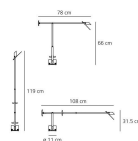

Black

Table

Watt	Length	Luminous Flux (lm)	CCT	Color	Code	Product name
50W	78 cm	1180lm	3000K	●	A009010	Tizio

N/D° IP20

Accessories

Code

NO
IMAGE
AVAILABLE

Designers