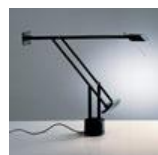

PRODUCT DATA SHEET

Tizio

Range of lamps available in several dimensions, with different finishes. Materials: painted polycarbonate. Tizio LED: head in aluminium. Specification: adjustable counterbalanced arms and head.

Black

Table

Watt	Length	Luminous Flux (lm)	CCT	Color	Code	Product name
50W	78 cm	1180lm	3000K	●	A009010	Tizio

N/D° IP20

Accessories

Code

NO
IMAGE
AVAILABLE

Designers