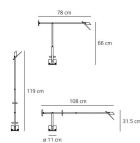

Black

Table

Watt	Length	Luminous Flux (lm)	CCT	Color	Code	Product name
50W	78 cm	1180lm	3000K	●	A009010	Tizio

N/D° IP20

Accessories

Code

NO
IMAGE
AVAILABLE

Designers