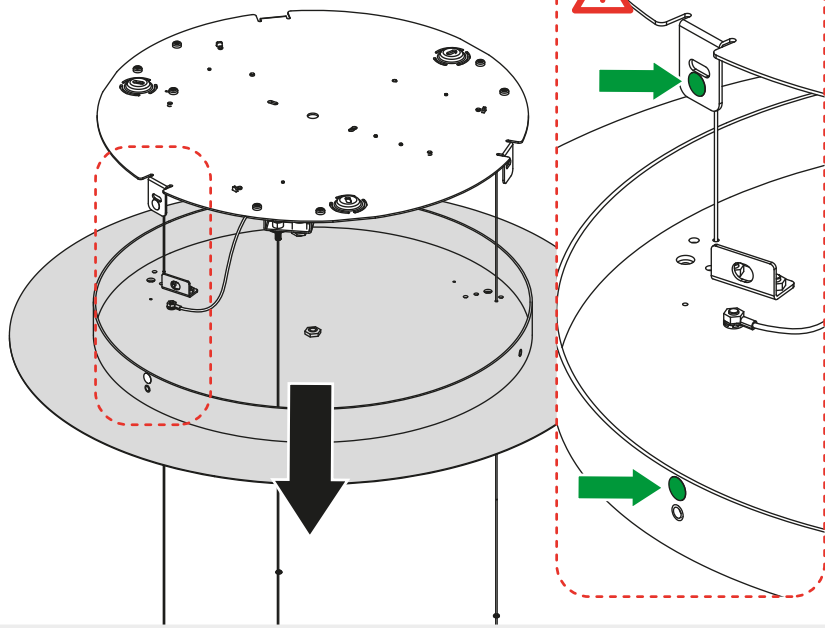

## STELLAR NEBULA CLUSTER (ROUND)

design  
BIG

i

GET IT ON  
Google Play

Download on the  
App Store

Artemide App  
Quick Starting Guide

1

2

3

**i**

**4**

**5**

6

9

10

11