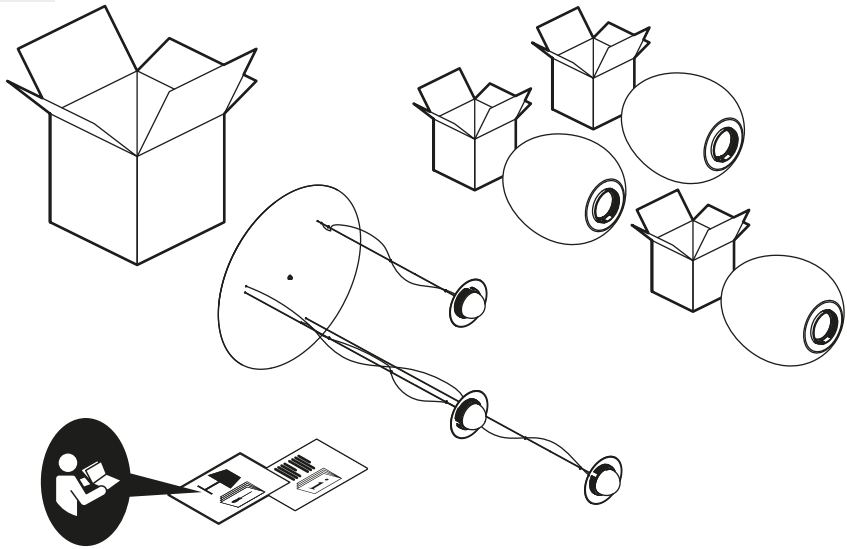

## STELLAR NEBULA CLUSTER (ROUND)

design  
BIG

i

GET IT ON  
Google Play

Download on the  
App Store

Artemide App  
Quick Starting Guide

1

2

3

**i**

**4**

**5**

6

9

10

11