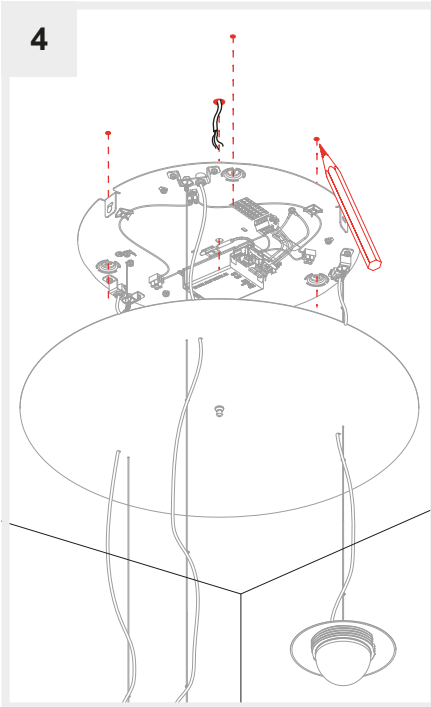

## STELLAR NEBULA CLUSTER (ROUND)

design  
BIG

i

GET IT ON  
Google Play

Download on the  
App Store

Artemide App  
Quick Starting Guide

1

2

3

**i**

**4**

**5**

6

9

10

11