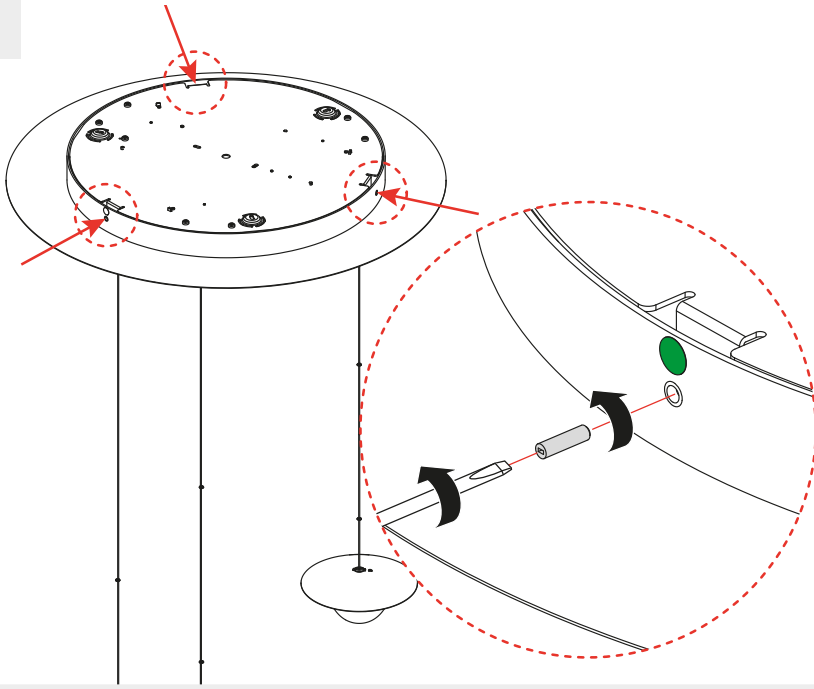

## STELLAR NEBULA CLUSTER (ROUND)

design  
BIG

i

GET IT ON  
Google Play

Download on the  
App Store

Artemide App  
Quick Starting Guide

1

2

3

**i**

**4**

**5**

6

9

10

11