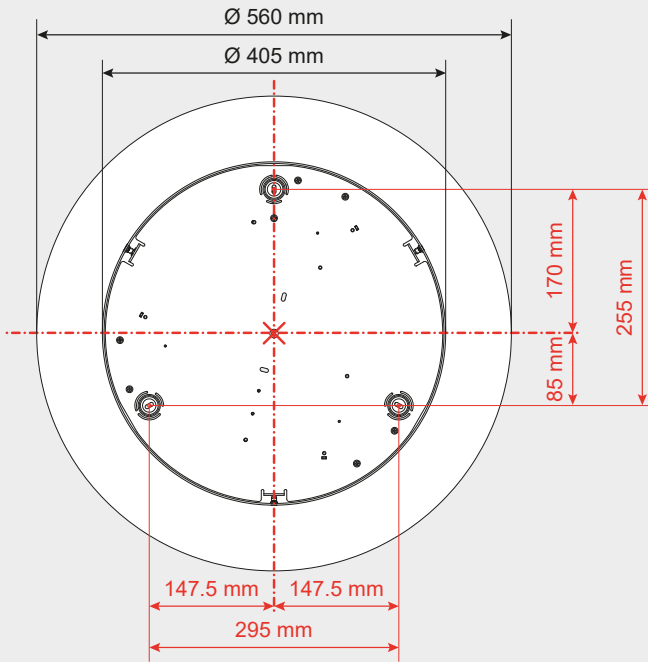

## STELLAR NEBULA CLUSTER (ROUND)

design  
BIG

i

GET IT ON  
Google Play

Download on the  
App Store

Artemide App  
Quick Starting Guide

1

2

3

**i**

**4**

**5**

6

9

10

11