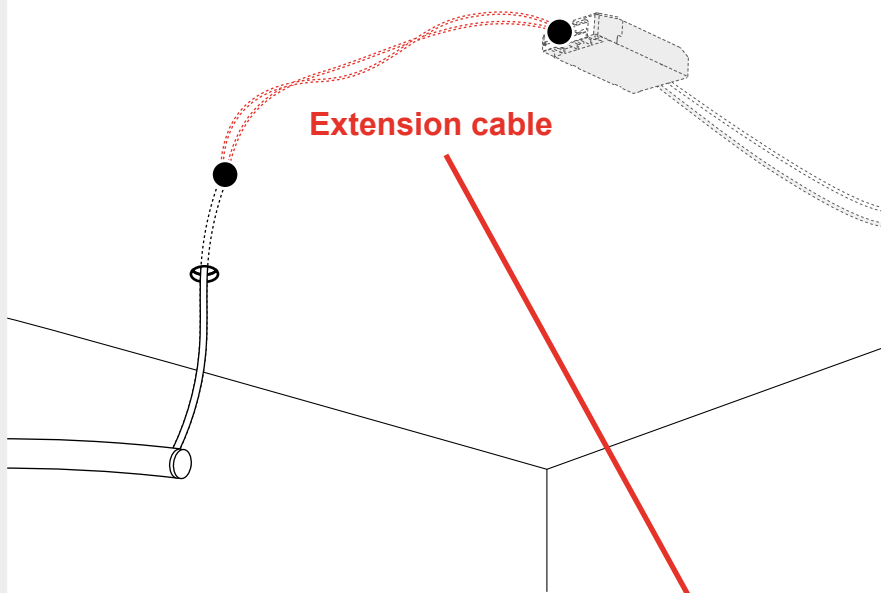

i

i

Power supply voltage (Vdc)	Appliance	Power [W]	Appliance's cable cross section [mmq]	Appliance's cable length [m]	Extension cable's cross section	Max extension cable's lenght [m]
48V	La Linea 25 5 mt	62,5	0,52	2	1	25
					1,5	40
					2,5	65
					4	-
	La Linea 25 10 mt	125	0,52	2	1	12
					1,5	20
					2,5	32
					4	52
	La Linea 25 20 mt	250	0,82	2	1	6
					1,5	10
					2,5	16
					4	26