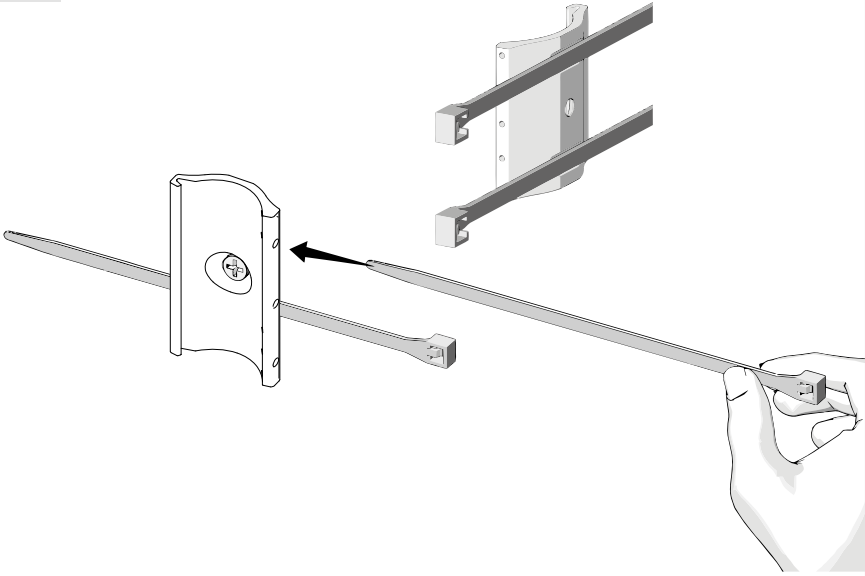

*** <https://media.artemide.com/Template-for-installation-LA-LINEA-25-EARTH.zip>

1

2

3

4

5

8

| RECESSED BARE KIT | | | | |
|-------------------|----------|-----------|--------|-------------------|
| La Linea 25 | | IP20 | IP65 | Instruction Sheet |
| 5m / 10m | 0-10 | x | DV1105 | Y513001714 |
| | DALI | x | DV1106 | Y513001716 |
| | APP+Push | DV1105APP | x | Y513001715 |
| 20m | 0-10 | x | DV1107 | Y513001717 |
| | DALI | x | DV1108 | Y513001719 |
| | APP+Push | DV1107APP | x | Y513001718 |