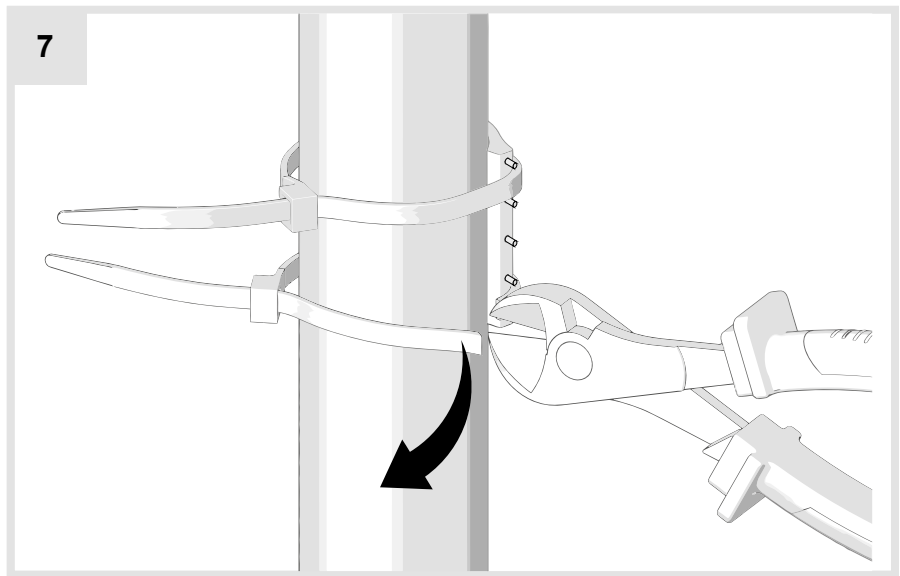

*** <https://media.artemide.com/Template-for-installation-LA-LINEA-25-EARTH.zip>

1

2

3

4

5

8

| RECESSED BARE KIT | | | | |
|-------------------|----------|-----------|--------|-------------------|
| La Linea 25 | | IP20 | IP65 | Instruction Sheet |
| 5m / 10m | 0-10 | x | DV1105 | Y513001714 |
| | DALI | x | DV1106 | Y513001716 |
| | APP+Push | DV1105APP | x | Y513001715 |
| 20m | 0-10 | x | DV1107 | Y513001717 |
| | DALI | x | DV1108 | Y513001719 |
| | APP+Push | DV1107APP | x | Y513001718 |