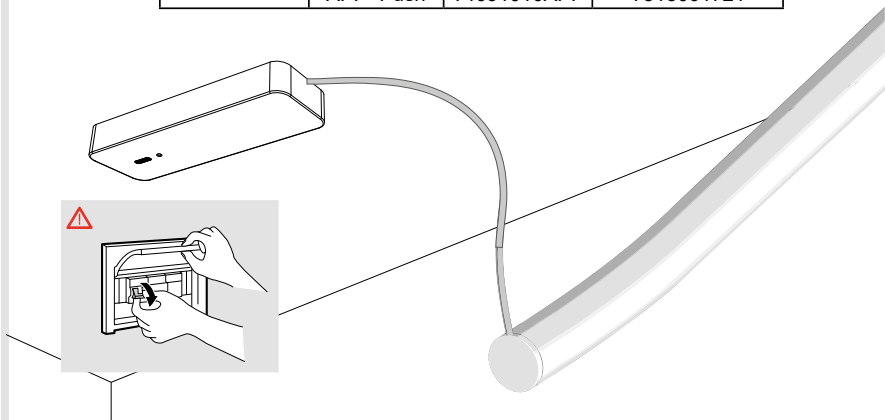

9

SMD POWER KIT			
La Linea 25		IP20	Instruction Sheet
5m / 10m	0-10	T4691010	Y513001720
	DALI	T4691110	Y513001722
	APP+Push	T4691010APP	Y513001721