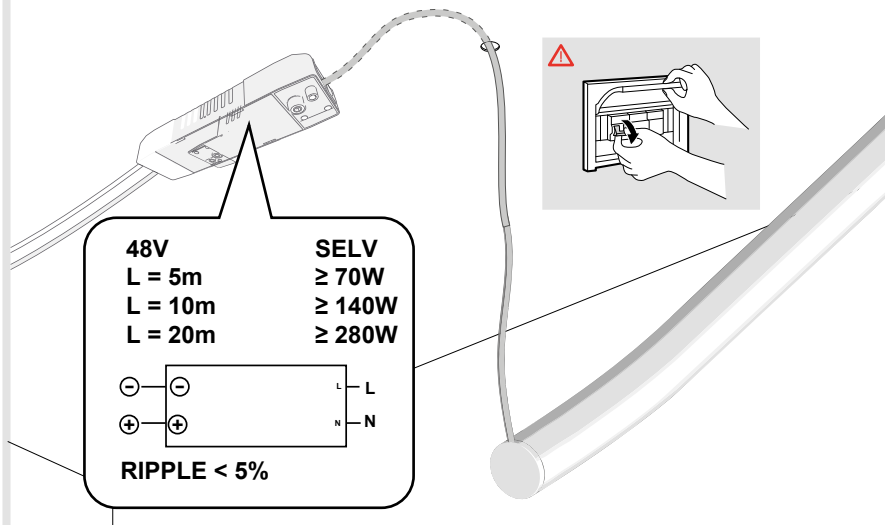

*** <https://media.artemide.com/Template-for-installation-LA-LINEA-25-EARTH.zip>

1

2

3

4

5

8

| RECESSED BARE KIT | | | | |
|-------------------|----------|-----------|--------|-------------------|
| La Linea 25 | | IP20 | IP65 | Instruction Sheet |
| 5m / 10m | 0-10 | x | DV1105 | Y513001714 |
| | DALI | x | DV1106 | Y513001716 |
| | APP+Push | DV1105APP | x | Y513001715 |
| 20m | 0-10 | x | DV1107 | Y513001717 |
| | DALI | x | DV1108 | Y513001719 |
| | APP+Push | DV1107APP | x | Y513001718 |

9

| SMD POWER KIT | | | |
|---------------|----------|-------------|-------------------|
| La Linea 25 | | IP20 | Instruction Sheet |
| 5m / 10m | 0-10 | T4691010 | Y513001720 |
| | DALI | T4691110 | Y513001722 |
| | APP+Push | T4691010APP | Y513001721 |