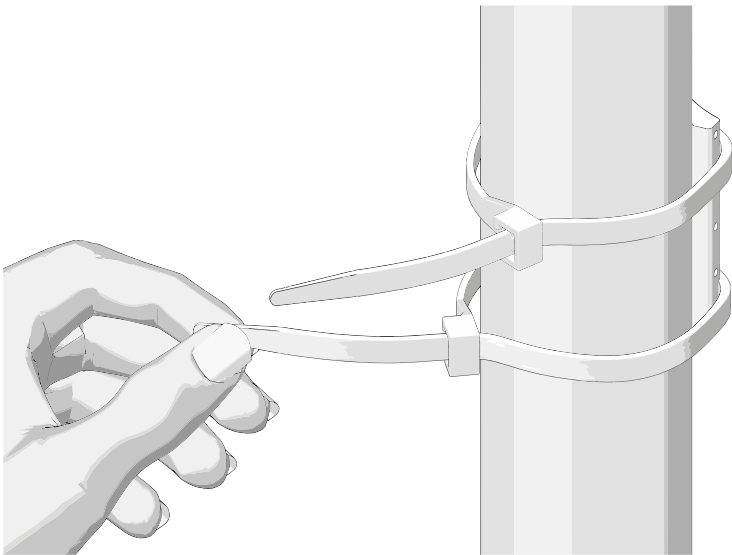

*** <https://media.artemide.com/Template-for-installation-LA-LINEA-25-EARTH.zip>

1

2

3

4

5

8

| RECESSED BARE KIT | | | | |
|-------------------|----------|-----------|--------|-------------------|
| La Linea 25 | | IP20 | IP65 | Instruction Sheet |
| 5m / 10m | 0-10 | x | DV1105 | Y513001714 |
| | DALI | x | DV1106 | Y513001716 |
| | APP+Push | DV1105APP | x | Y513001715 |
| 20m | 0-10 | x | DV1107 | Y513001717 |
| | DALI | x | DV1108 | Y513001719 |
| | APP+Push | DV1107APP | x | Y513001718 |