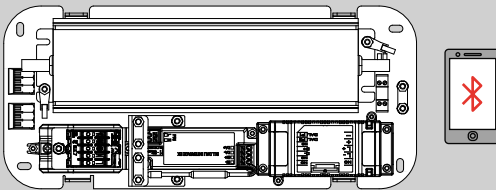

Alphabet of light system SR - Drivers

design
BIG

2271010A

2271010APP

i

1

2

i

2271010A    **A**

2271010APP    **B**

A1

A2

1

2

3

A3