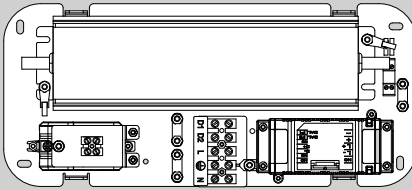

Alphabet of light system SR - Drivers

design
BIG

2271010A

2271010APP

i

1

2

i

2271010A    **A**

2271010APP    **B**

A1

A2

1

2

3

A3