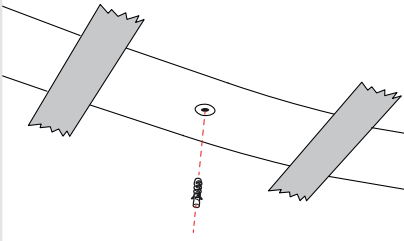

## Alphabet of Light Circular 350

design  
**BIG**

i

Artemide App  
Starting Guide

1

4

5

6

7

8

h min 50 cm - max 150 cm

9

10

11

12

13