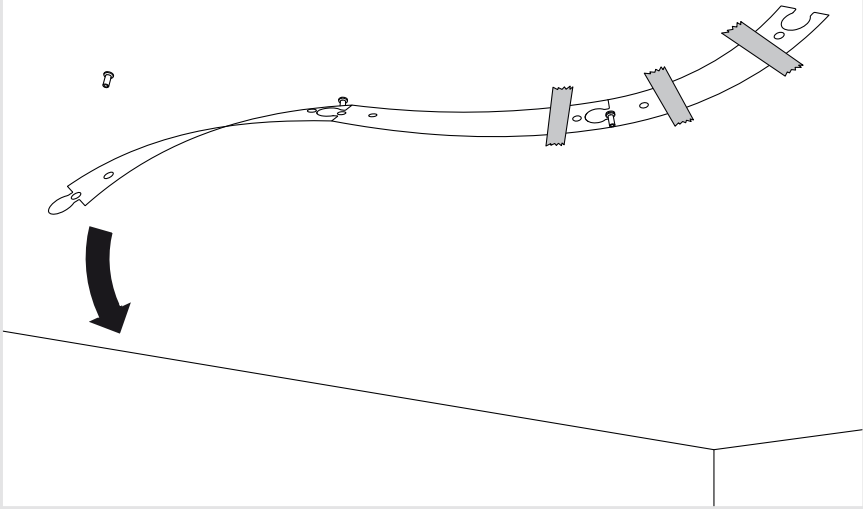

## Alphabet of Light Circular 350

design  
**BIG**

i

Artemide App  
Starting Guide

1

4

5

6

7

8

h min 50 cm - max 150 cm

9

10

11

12

13