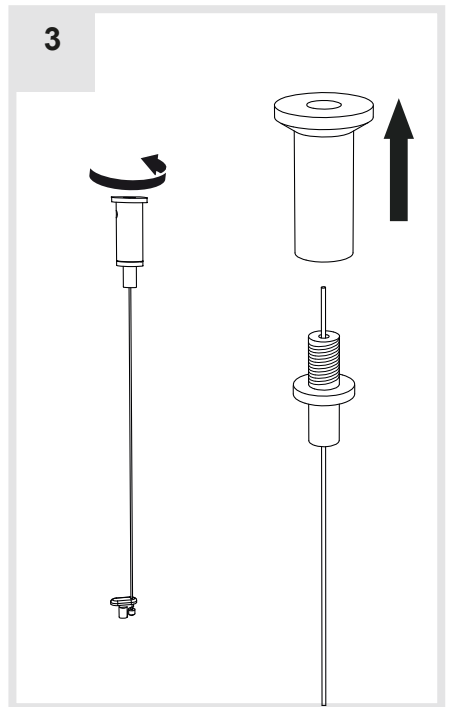

## Alphabet of Light Circular 350

design  
**BIG**

i

Artemide App  
Starting Guide

1

4

5

6