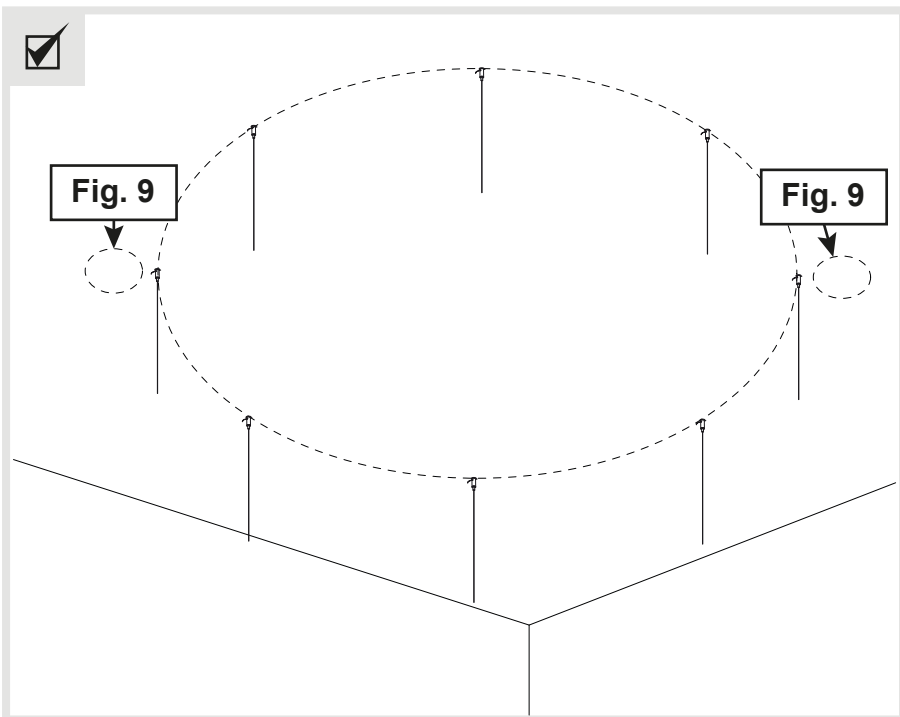

## Alphabet of Light Circular 350

design  
**BIG**

i

Artemide App  
Starting Guide

1

4

5

6

7

8

h min 50 cm - max 150 cm

9

10

11

12

13