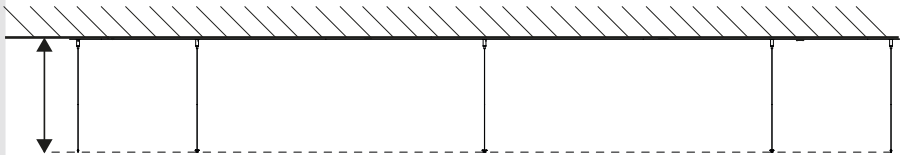

## Alphabet of Light Circular 350

design  
**BIG**

i

Artemide App  
Starting Guide

1

4

5

6

7

8

h min 50 cm - max 150 cm

9

10

11

12

13