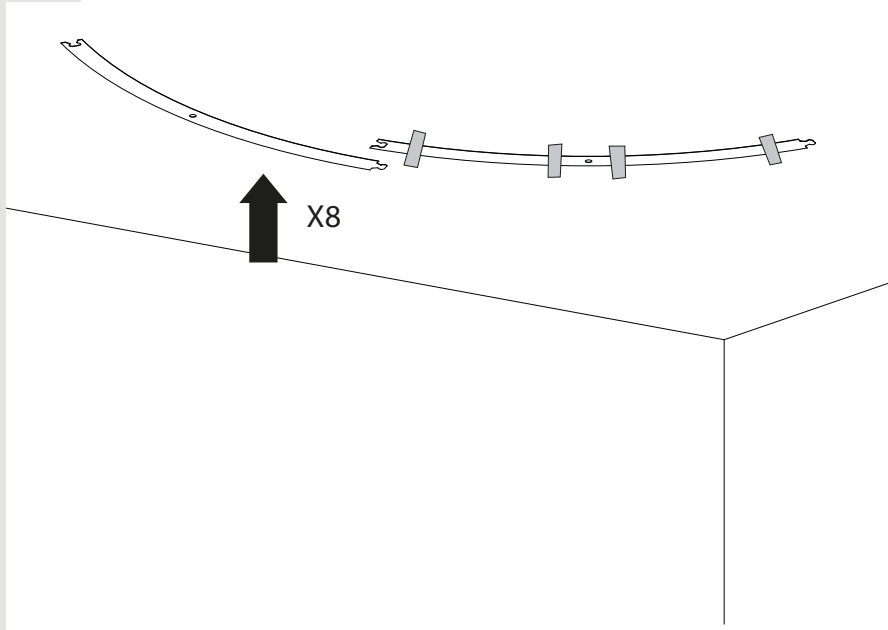

## Alphabet of Light Circular 350

design  
**BIG**

i

Artemide App  
Starting Guide

1

4

5

6

7

8

h min 50 cm - max 150 cm

9

10

11

12

13