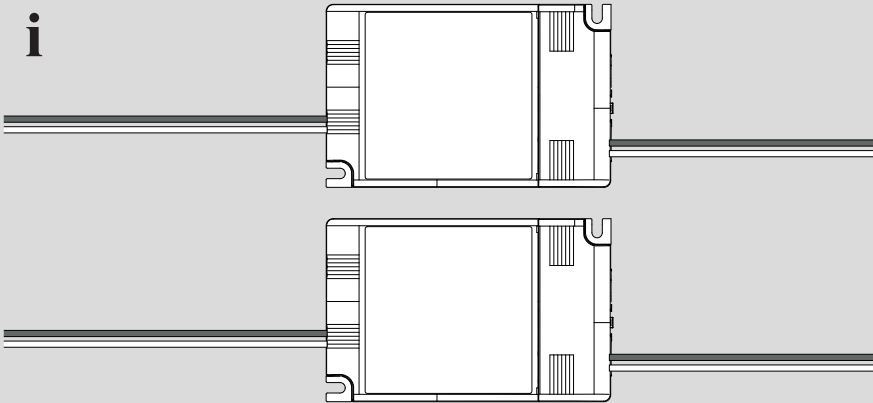

Artemide®

Alphabet of Light SR Circular 155

design
BIG

i

i

DV1036

Y513001054

DV1036APP