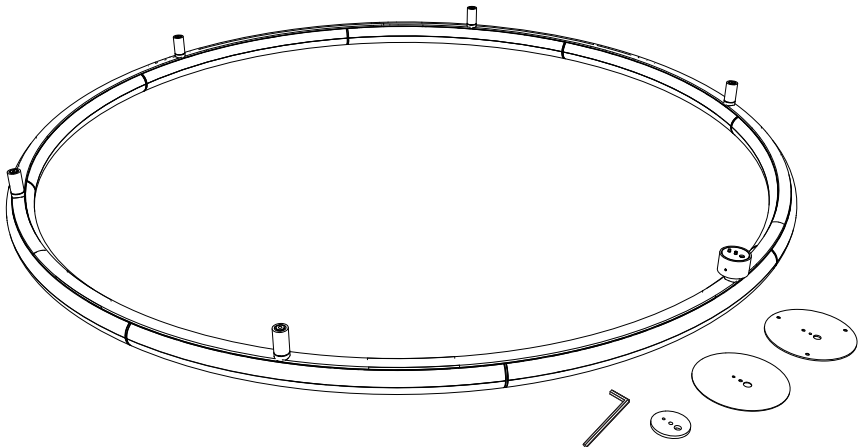

Artemide®

Alphabet of Light SR Circular 155

design
BIG

i

i

DV1036

Y513001054

DV1036APP

Y513001054

DV1035APP

USA/CANADA only

Y513001054

A**B**

1

A

2