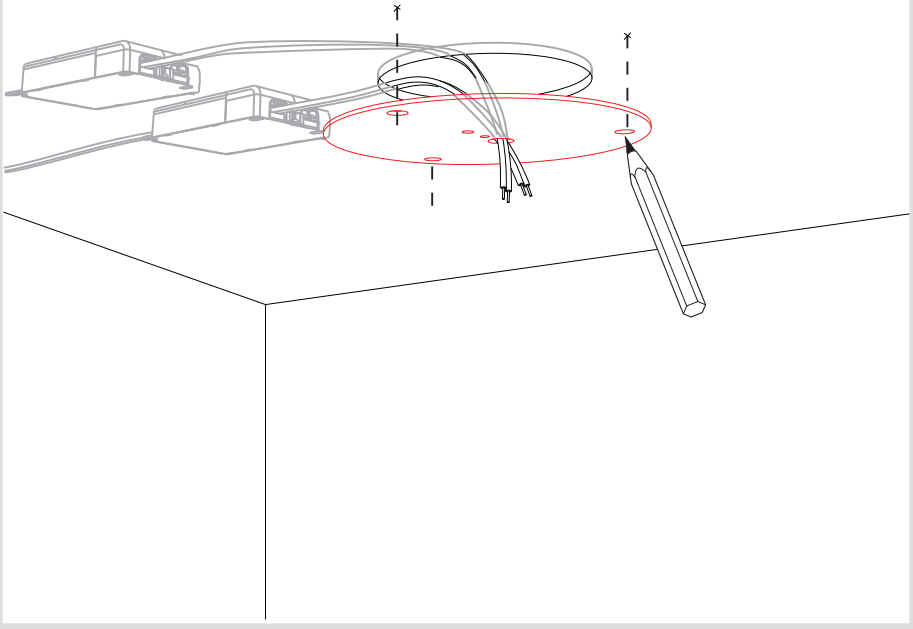

Artemide®

Alphabet of Light SR Circular 155

design
BIG

i

i

DV1036

Y513001054

DV1036APP

Y513001054

DV1035APP

USA/CANADA only

Y513001054

A**B**

1

A

2