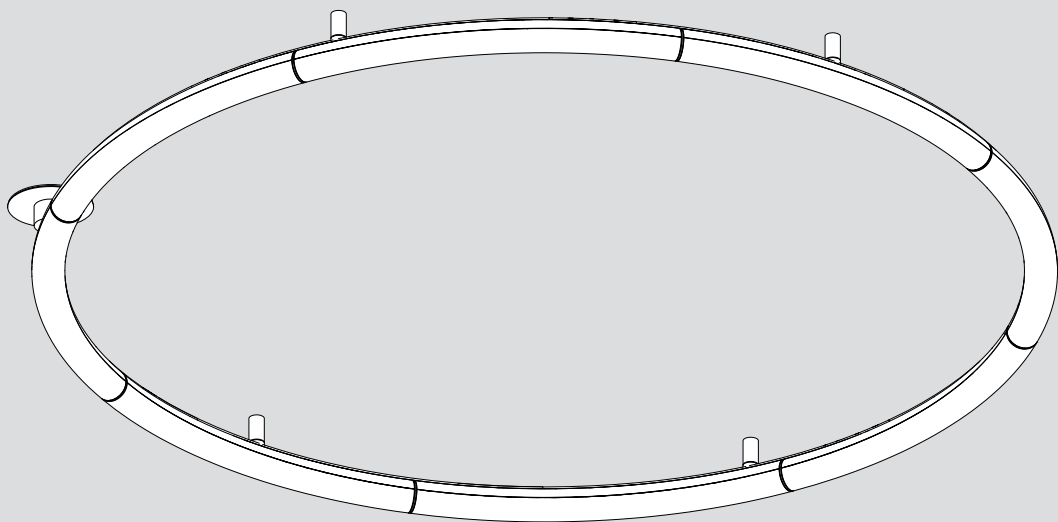

Artemide®

Alphabet of Light SR Circular 155

design
BIG

i

i

DV1036

Y513001054

DV1036APP