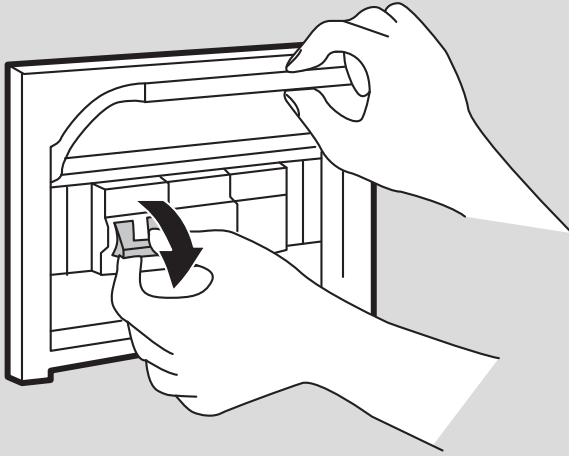

Artemide®

Alphabet of Light SR Circular 155

design
BIG

i

i

DV1036

Y513001054

DV1036APP